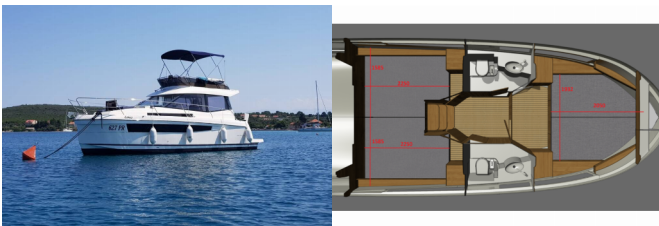

PLATINUM 989

Sabina (2018)

Yacht Real • Ag. Triados 33 • 153 43 Ag. Paraskevi • Greece

Phone: +30 6977 202170

E-mail: info@yachtreal.com

Web: www.yachtreal.com

Yacht Base	Kukljica, Ugljan, Croatia
Yacht ID	988
Yacht Brands	Delphia Yachts
Yacht Name	Sabina
Production Year	2018
Length	35 Ft
Cabins	3
Berths	6 + 1
WC/Shower	2

DECK: Bathing platform, Cockpit table, Cockpit/stern, outside shower, Electric anchor windlass, Fenders, Flybridge, Gangway, Mooring ropes , Sundeck cushions

ENTERTAINMENT: Radio mp3 player

GALLEY: Gas cookers, Hot water, Kitchen utensils (Galley equipment, cutlery)