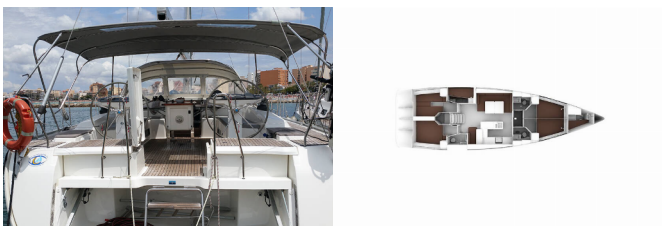

BAVARIA CRUISER 56

Maximum (2014)

Yacht Real • Ag. Triados 33 • 153 43 Ag. Paraskevi • Greece

Phone: +30 6977 202170

E-mail: info@yachtreal.com

Web: www.yachtreal.com

Yacht Base	Arenal/Playa De Palma, Spain
Yacht ID	965
Yacht Brands	Bavaria
Yacht Name	Maximum
Production Year	2014
Length	55 Ft
Cabins	5 + 1
Berths	10 + 1 + 1
Max Persons	12
WC/Shower	3

DECK: Bathing platform, Bimini top, Cockpit table, Cockpit/stern, outside shower, Dinghy, Fenders, Jerry can for fuel (outboard), Round/globular fender, Spare anchor (Reserve, Auxiliary anchor), Sprayhood, Swimming ladder, Teak cockpit, Teak deck