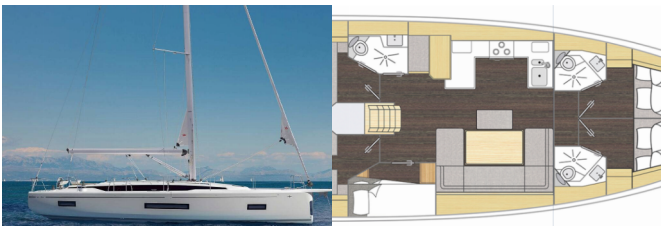

BAVARIA C46

Rana (2025)

Yacht Real • Ag. Triados 33 • 153 43 Ag. Paraskevi • Greece

Phone: +30 6977 202170

E-mail: info@yachtreal.com

Web: www.yachtreal.com

Yacht Base	Marin Turk Göcek Village Port, Turkey
Yacht ID	9342
Yacht Brands	Bavaria
Yacht Name	Rana
Production Year	2025
Length	48 Ft
Cabins	5
Berths	10
Max Persons	10
WC/Shower	3

COMFORT: Cockpit cushions

DECK: Anchor line, Anchor swivel, Bimini top, Boat hook, Bosun's chair (Safe seat) (boatswain's chair), Canister for water, Cockpit table with light, Cockpit/stern, outside shower, Dinghy, Dinghy (byboat) pump, Electric anchor windlass, Fenders, Gangway, Impeller, V-belt, oilfilter, Jerry cans for diesel, Main anchor, Mooring ropes , Plastic bucket, Remote control for anchor winch with chain counter at helm, Repair box for dinghy, Round/globular fender, Spare anchor (Reserve, Auxiliary anchor), Spotlight / Headlights, Sprayhood, Teak cockpit, Water hose