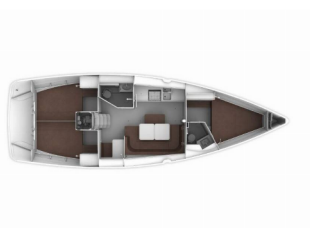

Yacht Base	Volos, Greece
Yacht ID	8977
Yacht Brands	Bavaria
Yacht Name	Sake
Production Year	2016
Length	41 Ft
Cabins	3
Berths	6 + 2
WC/Shower	2

**DECK:** Bathing platform, Bimini top, Cockpit cushions, Cockpit table, Cockpit/stern, outside shower, Dinghy with outboard engine, Gangway, Sprayhood, Swimming ladder, Teak cockpit