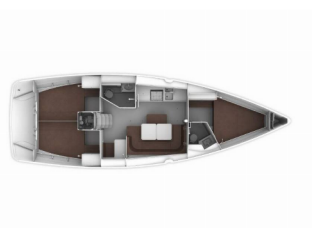

BAVARIA CRUISER 41

Sake (2016)

Yacht Real • Ag. Triados 33 • 153 43 Ag. Paraskevi • Greece

Phone: +30 6977 202170

E-mail: info@yachtreal.com

Web: www.yachtreal.com

Yacht Base	Volos, Greece
Yacht ID	8977
Yacht Brands	Bavaria
Yacht Name	Sake
Production Year	2016
Length	41 Ft
Cabins	3
Berths	6 + 2
WC/Shower	2

DECK: Bathing platform, Bimini top, Cockpit cushions, Cockpit table, Cockpit/stern, outside shower, Dinghy with outboard engine, Gangway, Sprayhood, Swimming ladder, Teak cockpit

ENTERTAINMENT: CD player, Outdoor speakers, Radio, TV