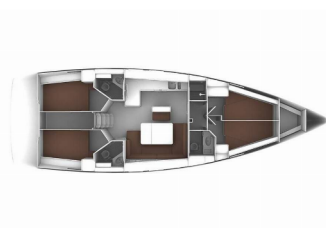

Yacht Base	Kos, Kos Marina, Greece
Yacht ID	8730
Yacht Brands	Bavaria
Yacht Name	Amore
Production Year	2015
Length	47 Ft
Cabins	4
Berths	8 + 1
Max Persons	9
WC/Shower	3

**DECK:** Anchor Delta, Anchor with chain, Bilge pump - Mechanic, Bimini top, Black ball, Boat hook, Bosun's chair (Safe seat) (boatswain's chair), Cockpit cushions, Deck brush, Dinghy, Fenders, Fuel funnel, Gangway, Helmsman seat cushions, Jerry cans for diesel, Mooring ropes, Plastic bucket, Sprayhood, Swimming ladder, Water hose, Winch handles