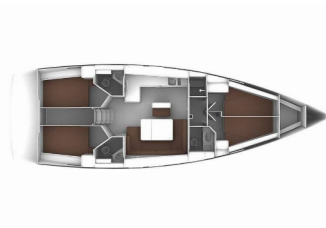

# BAVARIA CRUISER 46

Leonidas (2017)

Yacht Real • Ag. Triados 33 • 153 43 Ag. Paraskevi • Greece

Phone: +30 6977 202170

E-mail: info@yachtreal.com

Web: www.yachtreal.com

Yacht Base	Kos, Kos Marina, Greece
Yacht ID	8728
Yacht Brands	Bavaria
Yacht Name	Leonidas
Production Year	2017
Length	47 Ft
Cabins	4
Berths	8 + 1
Max Persons	9
WC/Shower	3

**DECK:** Anchor Delta, Anchor with chain, Bilge pump - Mechanic, Bimini top, Black ball, Boat hook, Bosun's chair (Safe seat) (boatswain's chair), Cockpit cushions, Deck brush, Dinghy, Fenders, Fuel funnel, Gangway, Helmsman seat cushions, Jerry cans for diesel, Mooring ropes, Plastic bucket, Sprayhood, Swimming ladder, Water hose, Winch handles