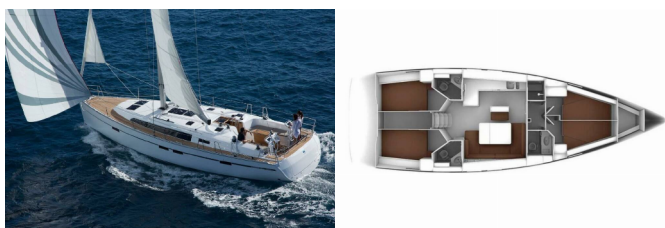

BAVARIA CRUISER 46

Michael (2020)

Yacht Real • Ag. Triados 33 • 153 43 Ag. Paraskevi • Greece

Phone: +30 6977 202170

E-mail: info@yachtreal.com

Web: www.yachtreal.com

Yacht Base	Kos, Kos Marina, Greece
Yacht ID	8727
Yacht Brands	Bavaria
Yacht Name	Michael
Production Year	2020
Length	47 Ft
Cabins	4
Berths	8 + 1
Max Persons	9
WC/Shower	3

DECK: Anchor Delta, Anchor with chain, Bilge pump - Mechanic, Bimini top, Black ball, Boat hook, Bosun's chair (Safe seat) (boatswain's chair), Cockpit cushions, Deck brush, Dinghy, Fenders, Fuel funnel, Gangway, Helmsman seat cushions, Jerry cans for diesel, Mooring ropes, Plastic bucket, Sprayhood, Swimming ladder, Water hose, Winch handles

SAILS: Electric mainsail windlass, Genoa sheet winches

YACHT ELECTRICS: Bilge pump - Electric, Inverter, Shore power cable, Solar panels, USB sockets

PRICE AND AVAILABILITY

Bavaria Cruiser 46 Michael (2020)