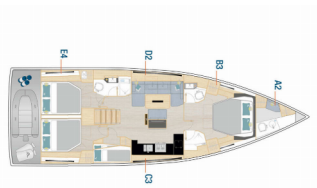

HANSE 510

Tango (2024)

Yacht Real • Ag. Triados 33 • 153 43 Ag. Paraskevi • Greece

Phone: +30 6977 202170

E-mail: info@yachtreal.com

Web: www.yachtreal.com

Yacht Base	Trogir, Yachtclub Seget (Marina Baotic), Croatia
Yacht ID	8603
Yacht Brands	Hanse Yachts
Yacht Name	Tango
Production Year	2024
Length	52 Ft
Cabins	4 + 1
Berths	8 + 1 + 2
WC/Shower	2 + 1

DECK: Bathing platform, Bimini top, Cockpit cushions, Cockpit fridge, Cockpit table, Cockpit/stern, outside shower, Dinghy, Sprayhood, Teak cockpit

ENTERTAINMENT: Outdoor speakers, Radio CD player, TV

GALLEY: Freezer, Hot water, Kitchen utensils (Galley equipment, cutlery), Oven, Refrigerator, Stove