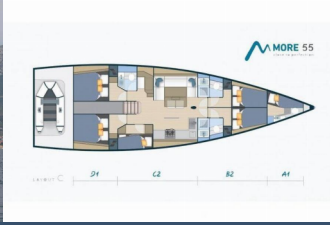

Yacht Base Marina Kastela, Croatia

Yacht ID 8515

Yacht Brands More Boats

Yacht Name More Grey

Production Year 2016

Length 55 Ft

Cabins 5 + 1

Berths 10 + 1 + 1

WC/Shower 3 + 1

DECK: Anchor with chain, Bilge pump - Mechanic, Bimini top, Boat hook, Bosun's chair (Safe seat) (boatswain's chair), Canister for water, Cockpit cushions, Cockpit table, Cockpit/stern, outside shower, Deck brush, Deck cushions, Dinghy, Electric anchor windlass, Fenders, Gangway, Jerry cans for diesel, Outboard engine, Plastic bucket, Spare anchor (Reserve, Auxiliary anchor), Sponge, Sprayhood, Teak cockpit, Water hose

ENTERTAINMENT: Fusion radio, Indoor speakers, Outdoor speakers, Wi-Fi Internet

GALLEY: Coffee machine, Freezer, Gas bottles, Oven, Refrigerator

INTERIOR: Barometer, Electric toilet, Salon table

NAVIGATION: Autopilot, Binoculars, Bow thruster, Compass, CRO flag, Echosounder/Depthsounder, GPS chart plotter, Hand bearing compass, Navigation (Nautical) charts and nautical guide , Navigation set, Pilot book, Radar, Radar reflector, Speedometer (Speed log), Wind instrument/Anemometer

SAFETY: Buoyant smoke signal, Distress flare box, Emergency tiller, Fire axe, Fire extinguisher , First aid kit , Floating light, Fog horn, Horseshoe lifebuoy, Life belts (Safety harness), Life jackets, Liferaft , Light and rope for horseshoe life buoy, Safety equipment, Signal rockets and torches , Torch, VHF radio

SAILS: Sails

YACHT ELECTRICS: 12V Socket, 220V socket, Air Conditioning, Battery charger , Bilge pump - Electric, Heating, Inverter, Motor hours counter, Service batteries, Shore connection 220 V, USB sockets, Water heater