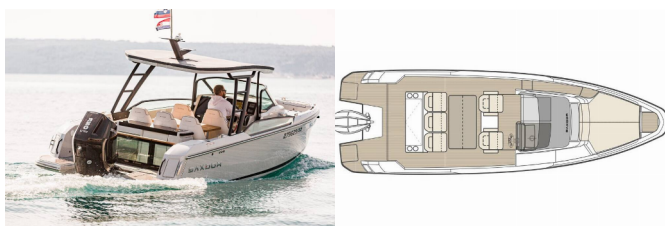

# SAXDOR 270 GTO

Ela (2022)

Yacht Real • Ag. Triados 33 • 153 43 Ag. Paraskevi • Greece

Phone: +30 6977 202170

E-mail: [info@yachtreal.com](mailto:info@yachtreal.com)

Web: [www.yachtreal.com](http://www.yachtreal.com)

Yacht Base	Sukosan, D-Marin Dalmacija Marina, Croatia
Yacht ID	8382
Yacht Brands	Saxdor Yachts
Yacht Name	Ela
Production Year	2022
Length	28 Ft
Cabins	1
Berths	2
Max Persons	6
WC/Shower	1

**DECK:** Sun roof, Swimming ladder

**YACHT ELECTRICS:** 12V Socket, Battery charger, Shore power connection