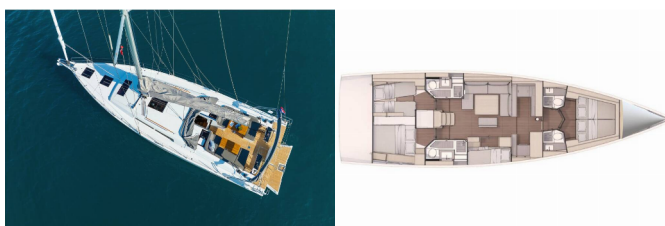

HANSE 510

Kille (2024)

Yacht Real • Ag. Triados 33 • 153 43 Ag. Paraskevi • Greece

Phone: +30 6977 202170

E-mail: info@yachtreal.com

Web: www.yachtreal.com

Yacht Base	Marin Turk Göcek Village Port, Turkey
Yacht ID	8241
Yacht Brands	Hanse Yachts
Yacht Name	Kille
Production Year	2024
Length	52 Ft
Cabins	5 + 1
Berths	10 + 1 + 1
Max Persons	12
WC/Shower	3 + 1

DECK: Bathing platform, Bimini top, Cockpit cushions, Cockpit table, Cockpit/stern, outside shower, Dinghy, Electric anchor windlass, Sprayhood, Teak cockpit

ENTERTAINMENT: Outdoor speakers, Radio CD player