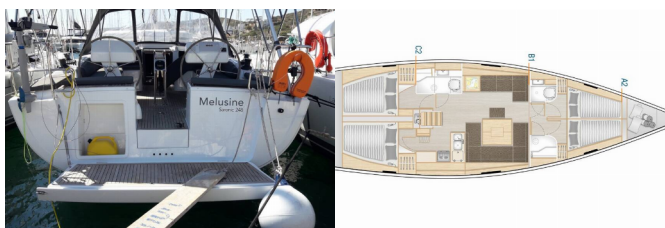

# HANSE 458

Melusine (2020)

Yacht Real • Ag. Triados 33 • 153 43 Ag. Paraskevi • Greece

Phone: +30 6977 202170

E-mail: info@yachtreal.com

Web: www.yachtreal.com

Yacht Base	Lavrion - Olympic Marine, Greece
Yacht ID	8145
Yacht Brands	Hanse Yachts
Yacht Name	Melusine
Production Year	2020
Length	46 Ft
Cabins	4
Berths	8 + 2
Max Persons	10
WC/Shower	2

**DECK:** Bimini top, Black ball, Black conus, Boat hook, Cockpit cushions, Cockpit table, Dinghy, Fenders, Jerry cans for diesel, Main anchor, Mooring ropes, Plastic bucket, Spare anchor (Reserve, Auxiliary anchor), Sprayhood, Swimming ladder, Teak cockpit, Water hose