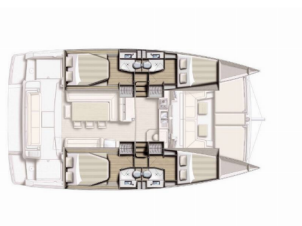

BALI 4.1

Efi (2020)

Yacht Real • Ag. Triados 33 • 153 43 Ag. Paraskevi • Greece

Phone: +30 6977 202170

E-mail: info@yachtreal.com

Web: www.yachtreal.com

DECK: Tender

ENTERTAINMENT: USB

GALLEY: Coffee machine, Freezer, Gas cookers, Kitchen utensils (Galley equipment, cutlery), Oven, Refrigerator

INTERIOR: Electric fans

NAVIGATION: GPS chart plotter - cockpit

YACHT ELECTRICS: Air Conditioning, Generator, Inverter, Solar panels

Yacht Base Lefkas, D-Marin, Greece

Yacht ID 8139

Yacht Brands Catana

Yacht Name Efi

Production Year 2020

Length 41 Ft

Cabins 4 + 1

Berths 8 + 1 + 1

Max Persons 12

WC/Shower 4 + 1