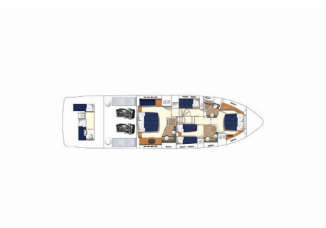

PRINCESS 62

Sassy (2009)

Yacht Real • Ag. Triados 33 • 153 43 Ag. Paraskevi • Greece

Phone: +30 6977 202170

E-mail: info@yachtreal.com

Web: www.yachtreal.com

Yacht Base	Marina Lav - Podstrana, Croatia
Yacht ID	8130
Yacht Brands	Princess Yachts
Yacht Name	Sassy
Production Year	2009
Length	63 Ft
Cabins	4 + 1
Berths	8 + 2
Max Persons	8
WC/Shower	3