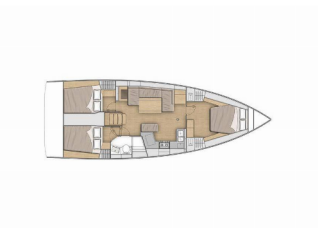

# OCEANIS 40.1

Kobe (2024)

Yacht Real • Ag. Triados 33 • 153 43 Ag. Paraskevi • Greece

Phone: +30 6977 202170

E-mail: info@yachtreal.com

Web: www.yachtreal.com

Yacht Base	Pula, ACI Marina Pomer, Croatia
Yacht ID	8088
Yacht Brands	Beneteau
Yacht Name	Kobe
Production Year	2024
Length	42 Ft
Cabins	3
Berths	6 + 2
WC/Shower	1

**COMFORT:** Bed linen, Cockpit cushions, Mosquito nets, Towels

**DECK:** Anchor, Anchor with chain, Bathing platform, Bilge pump - Mechanic, Bimini top, Boat hook, Bosun's chair (Safe seat) (boatswain's chair), Cockpit table, Cockpit/stern, outside shower, Dinghy, Electric anchor windlass, Fenders, Gangway, Round/globular fender, Sprayhood