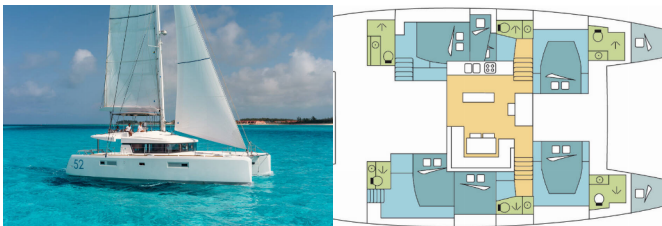

LAGOON 52 F

GOLDFINCH (2019)

Yacht Real • Ag. Triados 33 • 153 43 Ag. Paraskevi • Greece

Phone: +30 6977 202170

E-mail: info@yachtreal.com

Web: www.yachtreal.com

Yacht Base	Athens, Alimos Marina, Greece
Yacht ID	7740
Yacht Brands	Lagoon
Yacht Name	GOLDFINCH
Production Year	2019
Length	52 Ft
Cabins	6 + 2
Berths	12 + 2
Max Persons	12
WC/Shower	6

DECK: Bimini top, Cockpit cushions, Cockpit fridge, Cockpit table, Cockpit/stern, outside shower, Davit, Dinghy, Electric anchor windlass, Flybridge, Swimming ladder

ENTERTAINMENT: Outdoor speakers, Radio