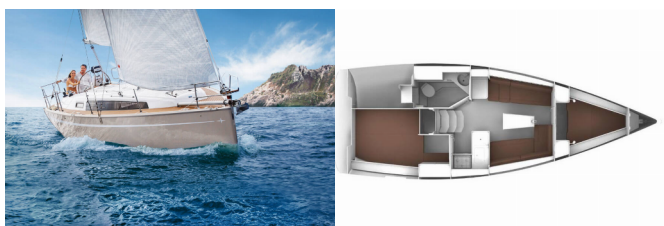

# BAVARIA CRUISER 34 STYLE

Opal (2024)

Yacht Real • Ag. Triados 33 • 153 43 Ag. Paraskevi • Greece

Phone: +30 6977 202170

E-mail: info@yachtreal.com

Web: www.yachtreal.com

Yacht Base	Vodice, Croatia
Yacht ID	7636
Yacht Brands	Bavaria
Yacht Name	Opal
Production Year	2024
Length	33 Ft
Cabins	2
Berths	4 + 1
Max Persons	5
WC/Shower	1

**DECK:** Anchor line, Anchor swivel, Bimini top, Black ball, Black conus, Boat hook, Bosun's chair (Safe seat) (boatswain's chair), Canister for water, Cockpit cushions, Cockpit table, Cockpit/stern, outside shower, Dinghy, Electric anchor windlass, Fenders, Gangway, Hawser, Jerry cans for diesel, Main anchor, Mooring ropes , Plastic bucket, Round/globular fender, Spare anchor (Reserve, Auxiliary anchor), Spotlight / Headlights, Sprayhood, Spring line, Teak cockpit, Water hose