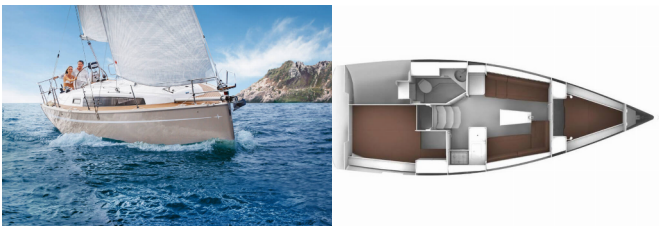

# BAVARIA CRUISER 34 STYLE

Opal (2024)

Yacht Real • Ag. Triados 33 • 153 43 Ag. Paraskevi • Greece

Phone: +30 6977 202170

E-mail: info@yachtreal.com

Web: www.yachtreal.com

Yacht Base	Vodice, Croatia
Yacht ID	7636
Yacht Brands	Bavaria
Yacht Name	Opal
Production Year	2024
Length	33 Ft
Cabins	2
Berths	4 + 1
Max Persons	5
WC/Shower	1

**DECK:** Anchor line, Anchor swivel, Bimini top, Black ball, Black conus, Boat hook, Bosun's chair (Safe seat) (boatswain's chair), Canister for water, Cockpit cushions, Cockpit table, Cockpit/stern, outside shower, Dinghy, Electric anchor windlass, Fenders, Gangway, Hawser, Jerry cans for diesel, Main anchor, Mooring ropes, Plastic bucket, Round/globular fender, Spare anchor (Reserve, Auxiliary anchor), Spotlight / Headlights, Sprayhood, Spring line, Teak cockpit, Water hose