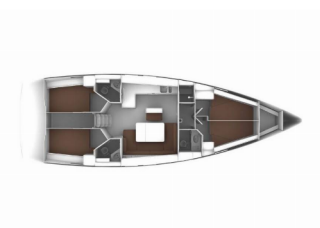

BAVARIA CRUISER 46

Regulus (2022)

Yacht Real • Ag. Triados 33 • 153 43 Ag. Paraskevi • Greece

Phone: +30 6977 202170

E-mail: info@yachtreal.com

Web: www.yachtreal.com

Yacht Base	Marin Turk Göcek Village Port, Turkey
Yacht ID	7256
Yacht Brands	Bavaria
Yacht Name	Regulus
Production Year	2022
Length	47 Ft
Cabins	4
Berths	8 + 2
Max Persons	10
WC/Shower	3

DECK: Anchor line, Anchor swivel, Bimini top, Boat hook, Bosun's chair (Safe seat) (boatswain's chair), Canister for water, Cockpit cushions, Cockpit table with light, Cockpit/stern, outside shower, Dinghy, Electric anchor windlass, Fenders, Gangway, Jerry cans for diesel, Main anchor, Mooring ropes, Plastic bucket, Remote control for anchor winch with chain counter at helm, Round/globular fender, Spare anchor (Reserve, Auxiliary anchor), Spotlight / Headlights, Sprayhood, Teak cockpit, Water hose