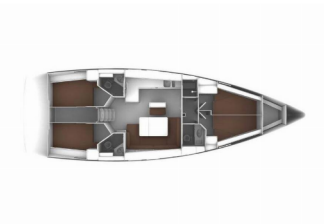

Yacht Base	Volos, Greece
Yacht ID	7114
Yacht Brands	Bavaria
Yacht Name	Divine
Production Year	2020
Length	47 Ft
Cabins	4
Berths	8 + 1
Max Persons	9
WC/Shower	3

**DECK:** Anchor line, Anchor swivel, Bimini top, Black ball, Black conus, Boat hook, Bosun's chair (Safe seat) (boatswain's chair), Canister for water, Cockpit table, Cockpit/stern, outside shower, Dinghy, Electric anchor windlass, Fenders, Gangway, Hawser, Jerry cans for diesel, Main anchor, Mooring ropes , Plastic bucket, Round/globular fender, Spare anchor (Reserve, Auxiliary anchor), Spotlight / Headlights, Sprayhood, Spring line, Teak cockpit, Water hose