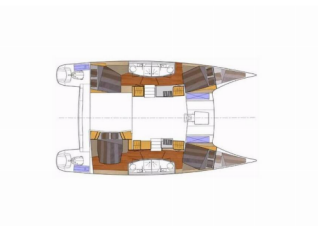

ORANA 44

Samira (2008)

Yacht Real • Ag. Triados 33 • 153 43 Ag. Paraskevi • Greece

Phone: +30 6977 202170

E-mail: info@yachtreal.com

Web: www.yachtreal.com

Yacht Base	Pula, Marina Polesana, Croatia
Yacht ID	6873
Yacht Brands	Fountaine Pajot
Yacht Name	Samira
Production Year	2008
Length	43 Ft
Cabins	4 + 2
Berths	8 + 2
Max Persons	10
WC/Shower	4

DECK: Anchor line, Anchor swivel, Bimini top, Black ball, Black conus, Boat hook, Bosun's chair (Safe seat) (boatswain's chair), Canister for water, Chairs, Cockpit cushions, Cockpit table, Cockpit table with light, Cockpit/stern, outside shower, Davit, Dinghy, Electric anchor windlass, Fenders, Gangway, Jerry cans for diesel, Main anchor, Mooring ropes , Plastic bucket, Round/globular fender, Spare anchor (Reserve, Auxiliary anchor), Spotlight / Headlights, Spring line, Water hose