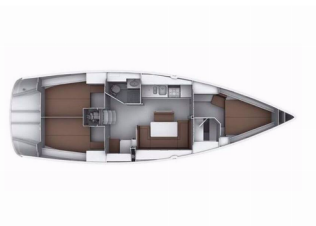

BAVARIA CRUISER 40

Lola (2013)

Yacht Real • Ag. Triados 33 • 153 43 Ag. Paraskevi • Greece

Phone: +30 6977 202170

E-mail: info@yachtreal.com

Web: www.yachtreal.com

Yacht Base	Volos, Greece
Yacht ID	6843
Yacht Brands	Bavaria
Yacht Name	Lola
Production Year	2013
Length	41 Ft
Cabins	3
Berths	6 + 1
Max Persons	7
WC/Shower	2

DECK: Anchor line, Anchor swivel, Bimini top, Black ball, Black conus, Boat hook, Bosun's chair (Safe seat) (boatswain's chair), Canister for water, Cockpit cushions, Cockpit table, Cockpit/stern, outside shower, Dinghy, Electric anchor windlass, Fenders, Gangway, Hawser, Jerry cans for diesel, Main anchor, Mooring ropes, Plastic bucket, Round/globular fender, Spare anchor (Reserve, Auxiliary anchor), Sprayhood, Spring line, Teak cockpit, Water hose