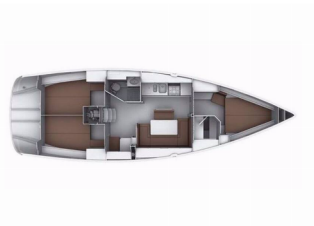

BAVARIA CRUISER 40

Lola (2013)

Yacht Real • Ag. Triados 33 • 153 43 Ag. Paraskevi • Greece

Phone: +30 6977 202170

E-mail: info@yachtreal.com

Web: www.yachtreal.com

Yacht Base	Volos, Greece
Yacht ID	6843
Yacht Brands	Bavaria
Yacht Name	Lola
Production Year	2013
Length	41 Ft
Cabins	3
Berths	6 + 1
Max Persons	7
WC/Shower	2

DECK: Anchor line, Anchor swivel, Bimini top, Black ball, Black conus, Boat hook, Bosun's chair (Safe seat) (boatswain's chair), Canister for water, Cockpit cushions, Cockpit table, Cockpit/stern, outside shower, Dinghy, Electric anchor windlass, Fenders, Gangway, Hawser, Jerry cans for diesel, Main anchor, Mooring ropes , Plastic bucket, Round/globular fender, Spare anchor (Reserve, Auxiliary anchor), Sprayhood, Spring line, Teak cockpit, Water hose