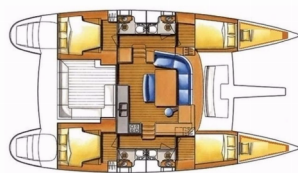

LAGOON 400

Bella II (2012)

Yacht Real • Ag. Triados 33 • 153 43 Ag. Paraskevi • Greece

Phone: +30 6977 202170

E-mail: info@yachtreal.com

Web: www.yachtreal.com

Yacht Base	Volos, Greece
Yacht ID	6823
Yacht Brands	Lagoon
Yacht Name	Bella II
Production Year	2012
Length	39 Ft
Cabins	4 + 2
Berths	8 + 2 + 2
Max Persons	10
WC/Shower	4

COMFORT: Bed linen, Cockpit cushions

DECK: Anchor line, Anchor swivel, Bathing platform, Bimini Top - Mini, Black ball, Black conus, Boat hook, Bosun's chair (Safe seat) (boatswain's chair), Canister for water, Chairs, Cockpit table with light, Cockpit/stern, outside shower, Davit, Dinghy, Dinghy (byboat) pump, Electric anchor windlass, Fenders, Gangway, Hawser, Impeller, V-belt, oilfilter, Jerry cans for diesel, Main anchor, Mooring ropes , Plastic bucket, Repair box for dinghy, Round/globular fender, Spare anchor (Reserve, Auxiliary anchor), Spotlight / Headlights, Spring line, Teak cockpit, Water hose

ENTERTAINMENT: Outdoor speakers, Radio, Wi-Fi Internet

GALLEY: Gas bottles, Hot water, Kitchen utensils (Galley equipment, cutlery), Refrigerator

INTERIOR: Barometer, Clock, Electric fans in cabins, Electric toilet, Inside shower, Lowerable salon table