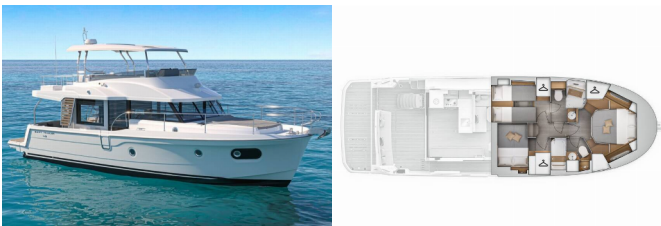

SWIFT TRAWLER 48

Nereide (2024)

Yacht Real • Ag. Triados 33 • 153 43 Ag. Paraskevi • Greece

Phone: +30 6977 202170

E-mail: info@yachtreal.com

Web: www.yachtreal.com

Yacht Base	Marina Frapa, Rogoznica, Croatia
Yacht ID	6782
Yacht Brands	Beneteau
Yacht Name	Nereide
Production Year	2024
Length	48 Ft
Cabins	3
Berths	6 + 1
Max Persons	7
WC/Shower	2

DECK: Bathing platform, Bimini top, Boat hook, Cockpit cushions, Cockpit table with light, Cockpit/stern, outside shower, Dinghy, Electric anchor windlass, Fenders, Hydraulic gangway, Jerry cans for diesel, Main anchor, Mooring ropes , Plastic bucket, Round/globular fender, Spotlight / Headlights, Sprayhood, Teak cockpit, Water hose