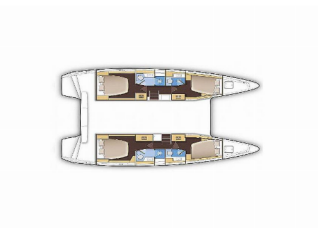

LAGOON 42

Antel (2020)

Yacht Real • Ag. Triados 33 • 153 43 Ag. Paraskevi • Greece

Phone: +30 6977 202170

E-mail: info@yachtreal.com

Web: www.yachtreal.com

Yacht Base	Lefkas, D-Marin, Greece
Yacht ID	6453
Yacht Brands	Lagoon
Yacht Name	Antel
Production Year	2020
Length	42 Ft
Cabins	4 + 2
Berths	8 + 1 + 2
Max Persons	12
WC/Shower	4 + 1

DECK: Dinghy, Gangway, Outboard engine

ENTERTAINMENT: Audio pack, TV, Underwater lights

GALLEY: Freezer, NESPRESSO coffee machine, Refrigerator

INTERIOR: Convertible table, Electric fans, Electric toilet

NAVIGATION: Autopilot

SAILS: Electric winch

YACHT ELECTRICS: Air Conditioning, Generator, Inverter, Shore power connection, Solar panels, Watermaker - desalinator

PRICE AND AVAILABILITY

Lagoon 42 Antel (2020)