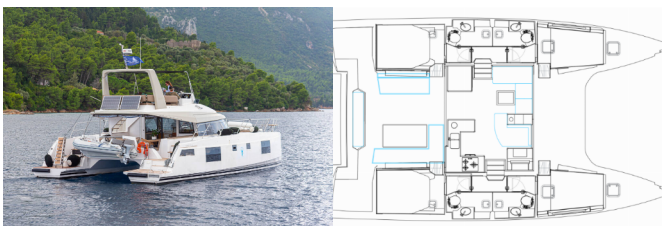

NAUTITECH 47 POWER

AG Princess (2019)

Yacht Real • Ag. Triados 33 • 153 43 Ag. Paraskevi • Greece

Phone: +30 6977 202170

E-mail: info@yachtreal.com

Web: www.yachtreal.com

Yacht Base	Lefkas Main Port, Greece
Yacht ID	6427
Yacht Brands	Bavaria
Yacht Name	AG Princess
Production Year	2019
Length	47 Ft
Cabins	4 + 2
Berths	9 + 2
WC/Shower	4 + 1

DECK: Cockpit cushions, Cockpit table, Cockpit/stern, outside shower, Davit, Electric anchor windlass, Fenders, Flybridge, Forward lounge area, LED outdoor ambiance lights, Mooring ropes, Outside cushions, Remote control for anchor winch with chain counter at helm, Sun mattresses, Teak cockpit