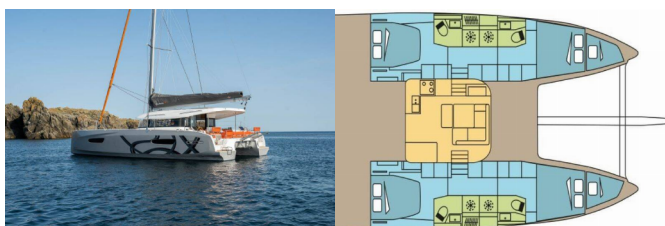

EXCESS 14

SAN BLAS 2 (2024)

Yacht Real • Ag. Triados 33 • 153 43 Ag. Paraskevi • Greece

Phone: +30 6977 202170

E-mail: info@yachtreal.com

Web: www.yachtreal.com

Yacht Base	Athens, Alimos Marina, Greece
Yacht ID	6380
Yacht Brands	Excess
Yacht Name	SAN BLAS 2
Production Year	2024
Length	46 Ft
Cabins	4 + 2
Berths	8 + 2
Max Persons	10
WC/Shower	4