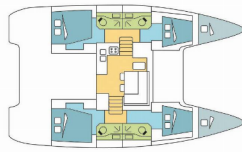

LAGOON 40

ACANTHE (2020)

Yacht Real • Ag. Triados 33 • 153 43 Ag. Paraskevi • Greece

Phone: +30 6977 202170

E-mail: info@yachtreal.com

Web: www.yachtreal.com

Yacht Base	Kos, Kos Marina, Greece
Yacht ID	6007
Yacht Brands	Lagoon
Yacht Name	ACANTHE
Production Year	2020
Length	39 Ft
Cabins	4 + 2
Berths	8 + 2 + 2
Max Persons	12
WC/Shower	4

DECK: Bimini top, Cockpit cushions, Cockpit table, Cockpit/stern, outside shower, Dinghy, Electric anchor windlass, Outboard engine, Swimming ladder

ENTERTAINMENT: Fusion radio, Outdoor speakers

GALLEY: Oven, Refrigerator, Stove

INTERIOR: Convertible table in salon, Electric fans in cabins

NAVIGATION: Autopilot, Depthsounder, GPS chart plotter, Speedometer (Speed log), Wind instrument/Anemometer

SAFETY: VHF radio

SAILS: Electric winch, Lazy bag, Lazy jacks