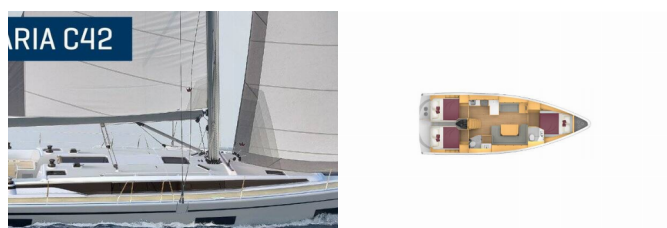

BAVARIA C42

BavC42-23-H (2023)

Yacht Real • Ag. Triados 33 • 153 43 Ag. Paraskevi • Greece

Phone: +30 6977 202170

E-mail: info@yachtreal.com

Web: www.yachtreal.com

Yacht Base	Skiathos, Greece
Yacht ID	5222
Yacht Brands	Bavaria
Yacht Name	BavC42-23-H
Production Year	2023
Length	41 Ft
Cabins	3
Berths	8
WC/Shower	2

DECK: Bimini top, Sprayhood

ENTERTAINMENT: Outdoor speakers, Radio CD mp3 player

GALLEY: Hot water

INTERIOR: Electric toilet

NAVIGATION: Autopilot, Bow thruster, GPS chart plotter - cockpit, Wind instrument/Anemometer