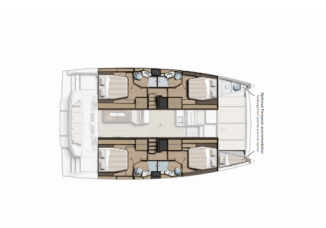

BALI 4.4

Maritina (2023)

Yacht Real • Ag. Triados 33 • 153 43 Ag. Paraskevi • Greece

Phone: +30 6977 202170

E-mail: info@yachtreal.com

Web: www.yachtreal.com

Yacht Base	Paros, Greece
Yacht ID	5010
Yacht Brands	Catana
Yacht Name	Maritina
Production Year	2023
Length	44 Ft
Cabins	4 + 1
Berths	10
Max Persons	10
WC/Shower	4

DECK: Bathing platform, Cockpit cushions, Cockpit table, Cockpit/stern, outside shower, Davit, Dinghy, Electric anchor windlass, Gangway, Grill/Barbecue/Plancha, Outboard engine, Sprayhood, Swimming ladder