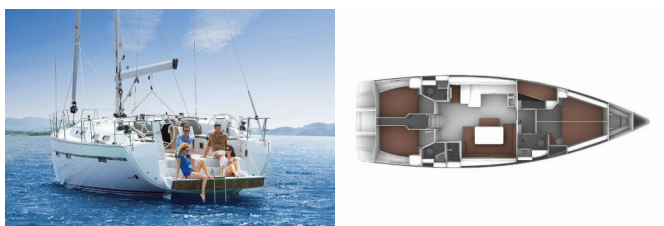

BAVARIA CRUISER 51

B51-19-J (2019)

Yacht Real • Ag. Triados 33 • 153 43 Ag. Paraskevi • Greece

Phone: +30 6977 202170

E-mail: info@yachtreal.com

Web: www.yachtreal.com

Yacht Base	Kos, Kos Marina, Greece
Yacht ID	4864
Yacht Brands	Bavaria
Yacht Name	B51-19-J
Production Year	2019
Length	51 Ft
Cabins	5
Berths	10
WC/Shower	3

DECK: Bimini top, Electric anchor windlass, Sprayhood

ENTERTAINMENT: Outdoor speakers, Radio CD mp3 player

GALLEY: Hot water

INTERIOR: Electric toilet

NAVIGATION: Autopilot, Bow thruster, GPS chart plotter - cockpit, Wind/speed/depth instruments