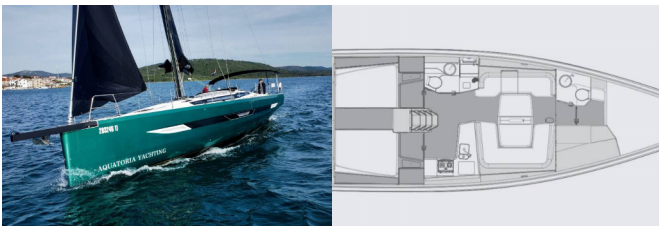

ELAN E6

Loki (2023)

Yacht Real • Ag. Triados 33 • 153 43 Ag. Paraskevi • Greece

Phone: +30 6977 202170

E-mail: info@yachtreal.com

Web: www.yachtreal.com

Yacht Base	Marina Pirovac, Croatia
Yacht ID	4684
Yacht Brands	Elan Marine
Yacht Name	Loki
Production Year	2023
Length	50 Ft
Cabins	4
Berths	8 + 2
WC/Shower	2

DECK: Anchor with chain, Bathing platform, Bimini top, Bow sail locker, Cockpit cushions, Cockpit/stern, outside shower, Deck lights, Electric anchor windlass, Mooring Cleats, Set for steerman (helmsman's chair), Sprayhood, Winch handles