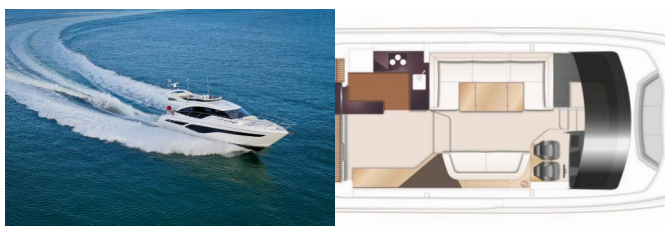

Yacht Base	Marina Lav - Podstrana, Croatia
Yacht ID	4676
Yacht Brands	Princess Yachts
Yacht Name	Mayfly
Production Year	2023
Length	58 Ft
Cabins	3 +1
Berths	6 +1
WC/Shower	2 +1

**DECK:** Bimini top, Grill/Barbecue/Plancha, Set for steerman (helmsman's chair)