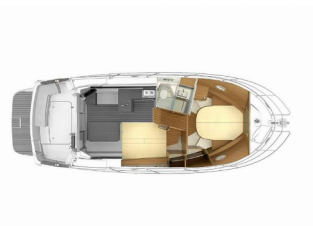

ANTARES 11

Tango (2023)

Yacht Real • Ag. Triados 33 • 153 43 Ag. Paraskevi • Greece

Phone: +30 6977 202170

E-mail: info@yachtreal.com

Web: www.yachtreal.com

Yacht Base	Marina Pirovac, Croatia
Yacht ID	4316
Yacht Brands	Beneteau
Yacht Name	Tango
Production Year	2023
Length	37 Ft
Cabins	2
Berths	5 + 1
WC/Shower	1

DECK: Bimini top, Cockpit cushions, Cockpit table, Cockpit/stern, outside shower, Electric anchor windlass, Fenders, Flybridge with bimini and Fridge, Main Deck Compass, Mooring ropes

ENTERTAINMENT: Radio, USB, Bluetooth

GALLEY: Gas bottles

INTERIOR: Ambient lighting, Convertible table in salon, Electric toilet

NAVIGATION: Bow thruster, Depthsounder, Divider, nautic chart, Hand bearing compass, Harbour guides, Log/speed instrument, Nautical charts, Radar reflector