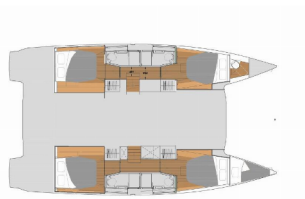

GALLEY: Coffee machine, NESPRESSO coffee machine, Toaster

INTERIOR: Convertible table in salon, Electric fans in cabins, Electric toilet

SAILS: Electric winch

YACHT ELECTRICS: Generator, Inverter, Watermaker - desalinator

Yacht Base	Paros, Greece
Yacht ID	4186
Yacht Brands	Fountaine Pajot
Yacht Name	Olympia Athena
Production Year	2023
Length	44 Ft
Cabins	4 + 1
Berths	8 + 2 + 1
WC/Shower	4 + 1