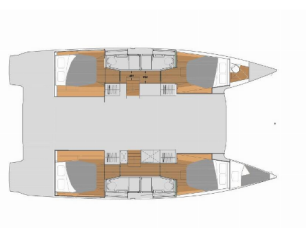

GALLEY: Coffee machine, NESPRESSO coffee machine, Toaster

INTERIOR: Convertible table in salon, Electric fans in cabins, Electric toilet

SAILS: Electric winch

YACHT ELECTRICS: Generator, Inverter, Watermaker - desalinator

Yacht Base	Mykonos, Greece
Yacht ID	4186
Yacht Brands	Fountain Pajot
Yacht Name	Olympia Athena
Production Year	2023
Length	44 Ft
Cabins	4 + 1
Berths	8 + 2 + 1
WC/Shower	4 + 1