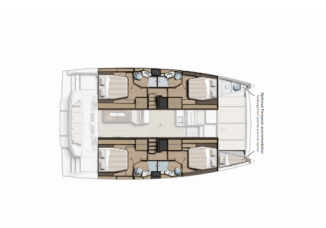

# BALI 4.4

Ediba Libra (2023)

Yacht Real • Ag. Triados 33 • 153 43 Ag. Paraskevi • Greece

Phone: +30 6977 202170

E-mail: info@yachtreal.com

Web: www.yachtreal.com

Yacht Base	Marmaris, Albatros Marina, Turkey
Yacht ID	4147
Yacht Brands	Catana
Yacht Name	Ediba Libra
Production Year	2023
Length	44 Ft
Cabins	4 +1
Berths	8 +1
Max Persons	9
WC/Shower	4 +1

**COMFORT:** Cockpit cushions, Sundeck cushions

**DECK:** Anchor with chain, Bathing platform, Bimini top, Cockpit table, Cockpit/stern, outside shower, Dinghy, Forward cockpit, Grill/Barbecue/Plancha

**ENTERTAINMENT:** FUSION sound system, Outdoor speakers, TV