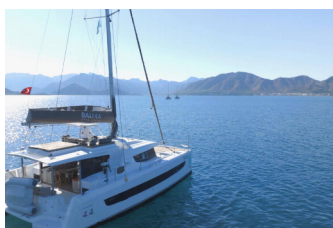

# BALI 4.4

Ediba Libra (2023)

Yacht Real • Ag. Triados 33 • 153 43 Ag. Paraskevi • Greece

Phone: +30 6977 202170

E-mail: info@yachtreal.com

Web: www.yachtreal.com

Yacht Base	Marmaris, Albatros Marina, Turkey
Yacht ID	4147
Yacht Brands	Catana
Yacht Name	Ediba Libra
Production Year	2023
Length	44 Ft
Cabins	4 +1
Berths	8 +1
Max Persons	9
WC/Shower	4 +1