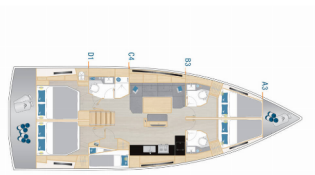

# HANSE 460

Gemile (2024)

Yacht Real • Ag. Triados 33 • 153 43 Ag. Paraskevi • Greece

Phone: +30 6977 202170

E-mail: info@yachtreal.com

Web: www.yachtreal.com

Yacht Base	Marin Turk Göcek Village Port, Turkey
Yacht ID	4135
Yacht Brands	Hanse Yachts
Yacht Name	Gemile
Production Year	2024
Length	48 Ft
Cabins	5
Berths	10 + 2
Max Persons	12
WC/Shower	3

**DECK:** Bathing platform, Bimini top, Cockpit cushions, Cockpit table, Cockpit/stern, outside shower, Dinghy, Electric anchor windlass, Sprayhood, Teak cockpit

**ENTERTAINMENT:** Outdoor speakers, Radio CD player