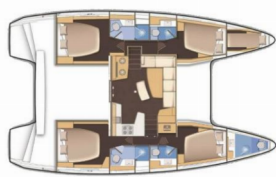

LAGOON 40

Elia (2023)

Yacht Real • Ag. Triados 33 • 153 43 Ag. Paraskevi • Greece

Phone: +30 6977 202170

E-mail: info@yachtreal.com

Web: www.yachtreal.com

Yacht Base	Skopelos, Neo Klima Harbor, Greece
Yacht ID	4107
Yacht Brands	Lagoon
Yacht Name	Elia
Production Year	2023
Length	39 Ft
Cabins	4 + 1
Berths	8 + 2 + 1
Max Persons	11
WC/Shower	4 + 1

COMFORT: Cockpit cushions

DECK: Bimini top, Cockpit table, Cockpit/stern, outside shower, Dinghy, Electric anchor windlass, Gangway, Outboard engine, Teak cockpit

ENTERTAINMENT: Outdoor speakers, Snorkeling equipment

GALLEY: Hot water, Oven, Refrigerator

INTERIOR: Convertible table in salon, Electric fans

NAVIGATION: Autopilot, Echosounder/Depthsounder, GPS chart plotter, Nautical charts, Pilot book, Speedometer (Speed log), Wind instrument/Anemometer