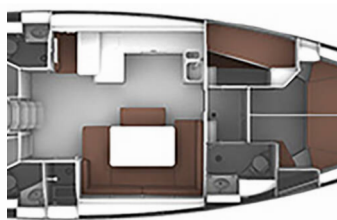

BAVARIA CRUISER 51

ECONOMY (2015)

Yacht Real • Ag. Triados 33 • 153 43 Ag. Paraskevi • Greece

Phone: +30 6977 202170

E-mail: info@yachtreal.com

Web: www.yachtreal.com

| | |
|-----------------|-----------------|
| Yacht Base | Mykonos, Greece |
| Yacht ID | 3879 |
| Yacht Brands | Bavaria |
| Yacht Name | ECONOMY |
| Production Year | 2015 |
| Length | 51 Ft |
| Cabins | 5 |
| Berths | 10 |
| WC/Shower | 3 |