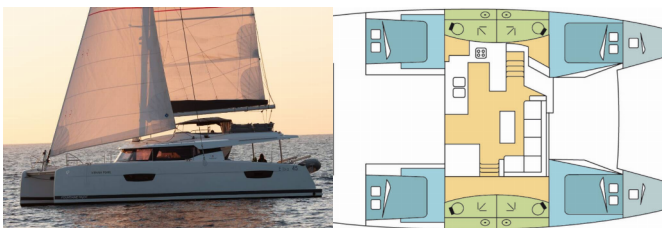

FOUNTAIN PAJOT ELBA 45

Jasmine (2023)

Yacht Real • Ag. Triados 33 • 153 43 Ag. Paraskevi • Greece

Phone: +30 6977 202170

E-mail: info@yachtreal.com

Web: www.yachtreal.com

Yacht Base	Athens, Alimos Marina, Greece
Yacht ID	3779
Yacht Brands	Fountain Pajot
Yacht Name	Jasmine
Production Year	2023
Length	44 Ft
Cabins	4 + 2
Berths	8 + 2 + 2
Max Persons	12
WC/Shower	4 + 1

DECK: Bimini top, Black ball, Boat hook, Cockpit cushions, Cockpit/stern, outside shower, Dinghy with outboard engine, Electric anchor windlass, Gangway, Spare anchor (Reserve, Auxiliary anchor), Sprayhood, Swimming ladder, Water hose, Winch handles