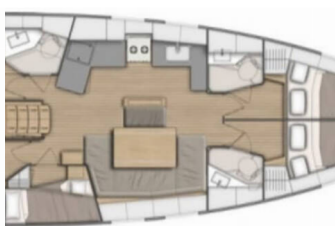

OCEANIS 46.1

PRESTIGE (2021)

Yacht Real • Ag. Triados 33 • 153 43 Ag. Paraskevi • Greece

Phone: +30 6977 202170

E-mail: info@yachtreal.com

Web: www.yachtreal.com

| | |
|-----------------|---------------|
| Yacht Base | Volos, Greece |
| Yacht ID | 3620 |
| Yacht Brands | Beneteau |
| Yacht Name | PRESTIGE |
| Production Year | 2021 |
| Length | 48 Ft |
| Cabins | 5 |
| Berths | 10 |
| Max Persons | 10 |
| WC/Shower | 3 |