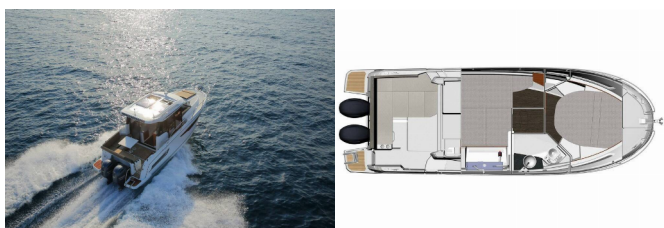

MERRY FISHER 895

Mihaela (2020)

Yacht Real • Ag. Triados 33 • 153 43 Ag. Paraskevi • Greece

Phone: +30 6977 202170

E-mail: info@yachtreal.com

Web: www.yachtreal.com

Yacht Base	Trogir, Marina Trogir (ex.SCT), Croatia
Yacht ID	3518
Yacht Brands	Jeanneau
Yacht Name	Mihaela
Production Year	2020
Length	29 Ft
Cabins	2
Berths	4 + 2
Max Persons	10
WC/Shower	1

DECK: Anchor, Bimini top, Boat hook, Cockpit table, Cockpit/stern, outside shower, Electric anchor windlass, Mooring ropes , Sun awning (aft and forward)

ENTERTAINMENT: Radio with USB, Underwater lights