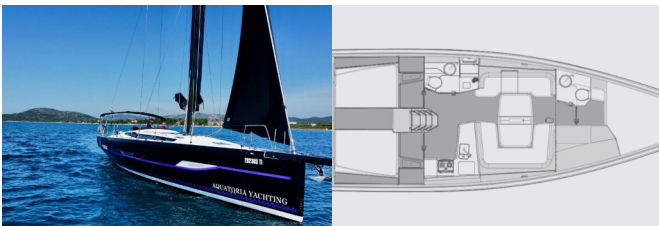

ELAN E6

Black Panther (2023)

Yacht Real • Ag. Triados 33 • 153 43 Ag. Paraskevi • Greece

Phone: +30 6977 202170

E-mail: info@yachtreal.com

Web: www.yachtreal.com

Yacht Base	Marina Pirovac, Croatia
Yacht ID	3512
Yacht Brands	Elan Marine
Yacht Name	Black Panther
Production Year	2023
Length	50 Ft
Cabins	4
Berths	8 + 2
WC/Shower	2

DECK: Anchor with chain, Bathing platform, Bimini top, Bow sail locker, Cockpit cushions, Cockpit/stern, outside shower, Deck lights, Electric anchor windlass, Mooring Cleats, Set for steerman (helmsman's chair), Sprayhood, Winch handles