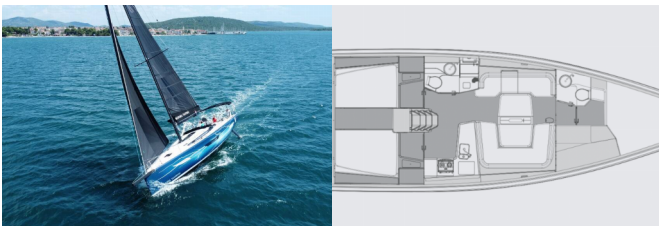

ELAN E6

Thor (2023)

Yacht Real • Ag. Triados 33 • 153 43 Ag. Paraskevi • Greece

Phone: +30 6977 202170

E-mail: info@yachtreal.com

Web: www.yachtreal.com

Yacht Base	Marina Pirovac, Croatia
Yacht ID	3511
Yacht Brands	Elan Marine
Yacht Name	Thor
Production Year	2023
Length	50 Ft
Cabins	4
Berths	8 + 2
WC/Shower	2

DECK: Anchor with chain, Bathing platform, Bimini top, Bow sail locker, Cockpit cushions, Cockpit/stern, outside shower, Deck lights, Electric anchor windlass, Mooring Cleats, Set for steerman (helmsman's chair), Sprayhood, Winch handles