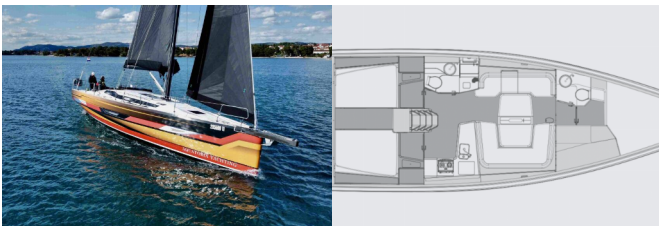

ELAN E6

Iron Man (2024)

Yacht Real • Ag. Triados 33 • 153 43 Ag. Paraskevi • Greece

Phone: +30 6977 202170

E-mail: info@yachtreal.com

Web: www.yachtreal.com

Yacht Base	Marina Pirovac, Croatia
Yacht ID	3509
Yacht Brands	Elan Marine
Yacht Name	Iron Man
Production Year	2024
Length	50 Ft
Cabins	4
Berths	8 + 2
WC/Shower	2

DECK: Anchor with chain, Bathing platform, Bimini top, Bow sail locker, Cockpit cushions, Cockpit/stern, outside shower, Deck lights, Electric anchor windlass, Mooring Cleats, Set for steerman (helmsman's chair), Sprayhood, Winch handles