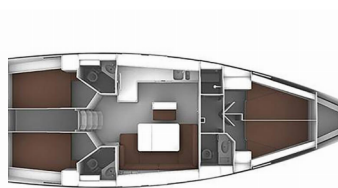

BAVARIA CRUISER 46

ECONOMY (2015)

Yacht Real • Ag. Triados 33 • 153 43 Ag. Paraskevi • Greece

Phone: +30 6977 202170

E-mail: info@yachtreal.com

Web: www.yachtreal.com

Yacht Base	Kos, Kos Marina, Greece
Yacht ID	3325
Yacht Brands	Bavaria
Yacht Name	ECONOMY
Production Year	2015
Length	47 Ft
Cabins	4
Berths	8 + 1
Max Persons	9
WC/Shower	3