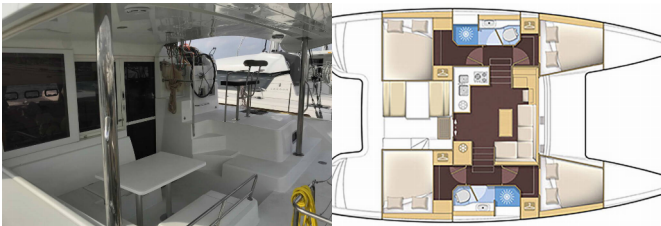

LAGOON 39

ECONOMY (2014)

Yacht Real • Ag. Triados 33 • 153 43 Ag. Paraskevi • Greece

Phone: +30 6977 202170

E-mail: info@yachtreal.com

Web: www.yachtreal.com

Yacht Base	Mykonos, Greece
Yacht ID	3235
Yacht Brands	Lagoon
Yacht Name	ECONOMY
Production Year	2014
Length	39 Ft
Cabins	4
Berths	8 + 2
Max Persons	10
WC/Shower	2

DECK: Anchor, Bimini top, Deck brush, Electric anchor windlass, Fenders, Plastic bucket, Sprayhood

GALLEY: Hot water, Kitchen utensils (Galley equipment, cutlery), Oven, Refrigerator, Stove

INTERIOR: Inside shower