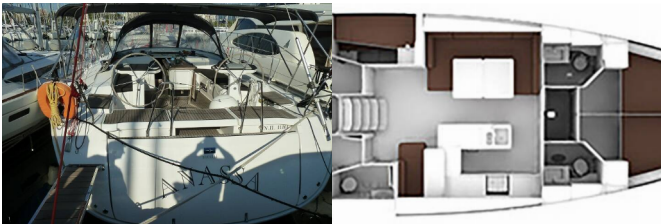

BAVARIA CRUISER 56

ECONOMY (2014)

Yacht Real • Ag. Triados 33 • 153 43 Ag. Paraskevi • Greece

Phone: +30 6977 202170

E-mail: info@yachtreal.com

Web: www.yachtreal.com

Yacht Base	Athens, Alimos Marina, Greece
Yacht ID	3217
Yacht Brands	Bavaria
Yacht Name	ECONOMY
Production Year	2014
Length	55 Ft
Cabins	6
Berths	12
Max Persons	12
WC/Shower	4