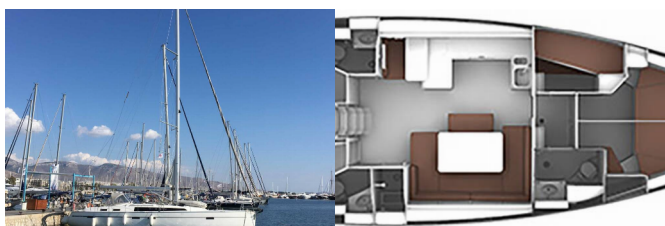

BAVARIA CRUISER 51

ECONOMY (2015)

Yacht Real • Ag. Triados 33 • 153 43 Ag. Paraskevi • Greece

Phone: +30 6977 202170

E-mail: info@yachtreal.com

Web: www.yachtreal.com

Yacht Base	Skiathos, Greece

Yacht ID	3159

Yacht Brands	Bavaria

Yacht Name	ECONOMY

Production Year	2015

Length	51 Ft

Cabins	5

Berths	10

Max Persons	10

WC/Shower	3