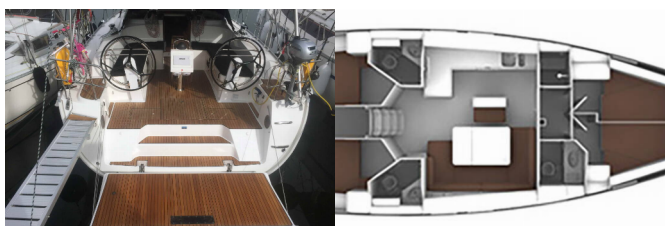

BAVARIA CRUISER 46

CLASS (2020)

Yacht Real • Ag. Triados 33 • 153 43 Ag. Paraskevi • Greece

Phone: +30 6977 202170

E-mail: info@yachtreal.com

Web: www.yachtreal.com

Yacht Base	Skiathos, Greece
Yacht ID	3157
Yacht Brands	Bavaria
Yacht Name	CLASS
Production Year	2020
Length	47 Ft
Cabins	4
Berths	8 + 1
Max Persons	9
WC/Shower	3

DECK: Anchor, Bimini top, Deck brush, Electric anchor windlass, Fenders, Plastic bucket, Sprayhood

GALLEY: Hot water, Kitchen utensils (Galley equipment, cutlery), Oven, Refrigerator, Stove

INTERIOR: Inside shower