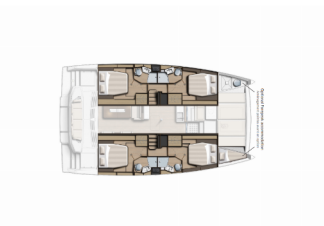

# BALI 4.4

Rosina (2022)

Yacht Real • Ag. Triados 33 • 153 43 Ag. Paraskevi • Greece

Phone: +30 6977 202170

E-mail: info@yachtreal.com

Web: www.yachtreal.com

Yacht Base	Bodrum/Turgutreis/D-Marin, Turkey
Yacht ID	3014
Yacht Brands	Catana
Yacht Name	Rosina
Production Year	2022
Length	44 Ft
Cabins	4 + 1
Berths	8 + 2
WC/Shower	4